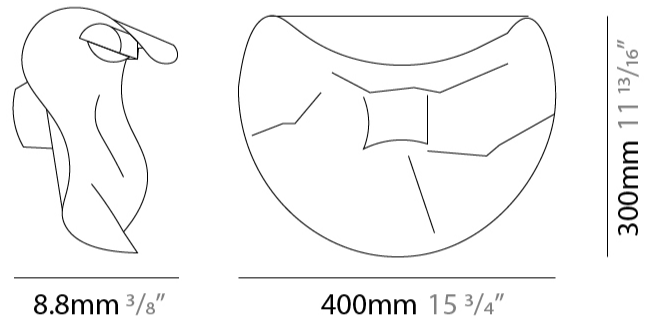

NON SO! SURFACE

D132134- _____
base number

1. To build a product code in our configurator select the specify button on the base model # product page
2. To build a manual product code on this datasheet choose from the options listed below in blue font and add the suffix to the base model #

GENERAL

Series: Non So!
Brand: Knikerboker
Division: Design
Mounting Type: Surface
Mounting Location: Wall
Subcategory: Ambient

PHYSICAL

Shape: Abstract
Length (mm): 400
Length (in): 15 ³/₄
Height (mm): 300
Height (in): 11 ¹³/₁₆
Extension (mm): 180
Extension (in): 7 ¹/₁₆
Light Distribution: Indirect
Fixture Finish: EWH / EBK / MAN / COF / PRD / SLF / GLF / CLF / BRL / EWS / EWG / EWC / EWR / EBS / EBG / EBC / EBC / EBB / MAS / MAD / MAC / MAB / COS / CGO / CCL / CBL / PRS / PRG / PRC / PRB
Fixture Material: Metal

ELECTRICAL

Lamp Type: LED
Input Wattage (W): 10.5
Total Output Wattage (W): 10
Dimming: Tri-Mode (Non-Dimming and Phase Dimming (120Vac only) and 0-10V Dimming)
Driver Included: Yes
Driver Location: Integrated
Driver Type: Constant Current - Universal
Driver Class: Class 2
Input Voltage (V): 120 - 277
Constant Current (MA): 250

LED

Number of LEDs: 1
Color Temperature (°K): 3000
Max. Delivered Lumen (lm): 1100
CRI: >85 CRI
Lamp Life (hrs): 50000

OPTICAL

RATINGS AND CERTIFICATIONS

Certified By: Certified for North American Standards
IP rating: IP20

PROJECT
TYPE
SPECIFIER
QUANTITY
DATE